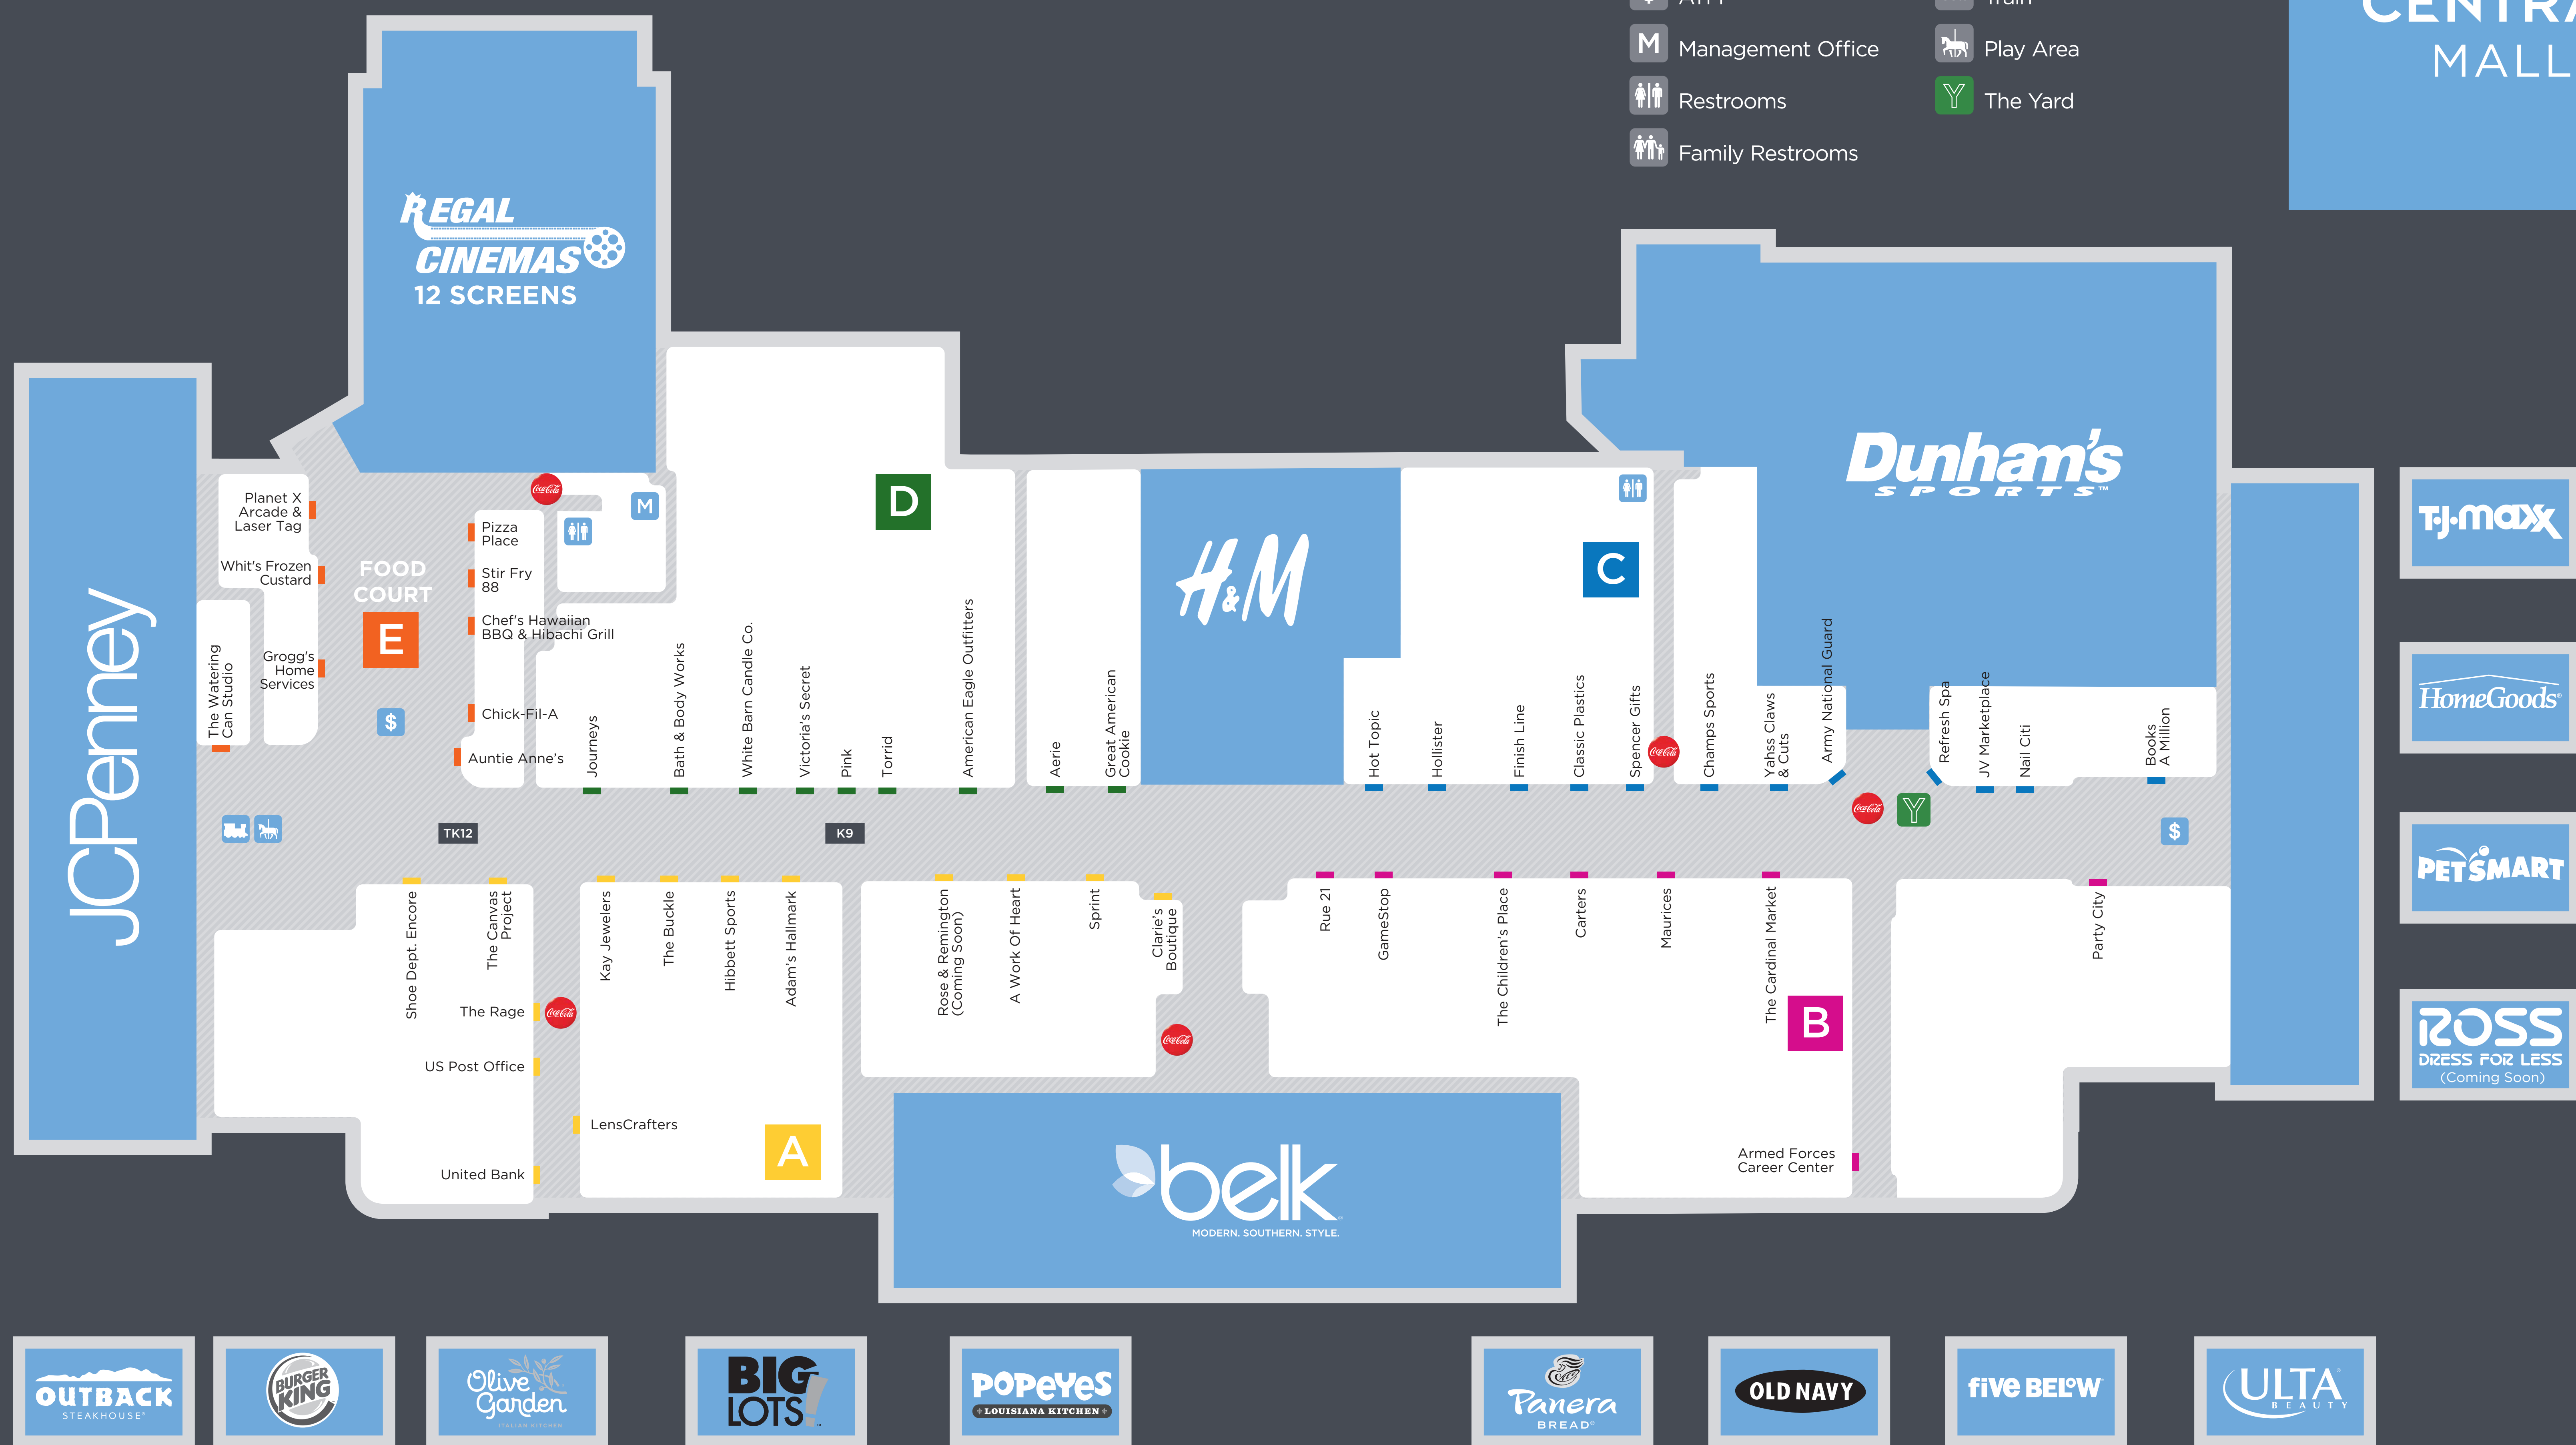

GRAND CENTRAL MALL

DIRECTORY LEGEND

-  ATM
-  Management Office
-  Restrooms
-  Family Restrooms
-  Train
-  Play Area
-  The Yard

Grand Central Mall

DEPARTMENT STORES

- Belk ■
- Big Lots ■ Outparcel
- Dunham Sports ■
- H&M ■
- Home Goods ■
- JCPenney ■
- PetSmart ■
- Ross Dress for Less ■
- TJ Maxx ■

APPAREL / MEN'S

- American Eagle Outfitters ■ D
- Dunham Sports ■
- H&M ■
- Hollister ■ C
- Old Navy ■ Outparcel
- Rue 21 ■ B

APPAREL / WOMEN'S

- Aerie ■ D
- American Eagle Outfitters ■ D
- The Buckle ■ A
- The Cardinal Market ■ B
- Dunham Sports ■
- H&M ■
- Hollister ■ C
- Maurices ■ B
- Old Navy ■ Outparcel
- Pink (inside Victoria's Secret) ■ D
- Rose & Remington ■ A
- Rue 21 ■ B
- Torrid ■ D
- Victoria's Secret ■ D

ENTERTAINMENT & DINING CONT.

- Panera Bread ■ Outparcel
- Pizza Place ■ E
- Planet X Arcade & Laser Tag ■ E
- Popeye's Louisiana Chicken ■ Outparcel
- Regal Cinema ■
- Stir Fry 88 ■ E
- The Watering Can Studio ■ E

SHOES

- American Eagle Outfitters ■ D
- Champs Sports ■ C
- The Children's Place ■ B
- Finish Line ■ C
- Journeys ■ D
- Shoe Dept. Encore ■ A

SPECIALTY

- Bath & Body Works ■ D
- The Canvas Project ■ A
- The Cardinal Market ■ B
- Five Below ■ Outparcel
- Party City ■ B